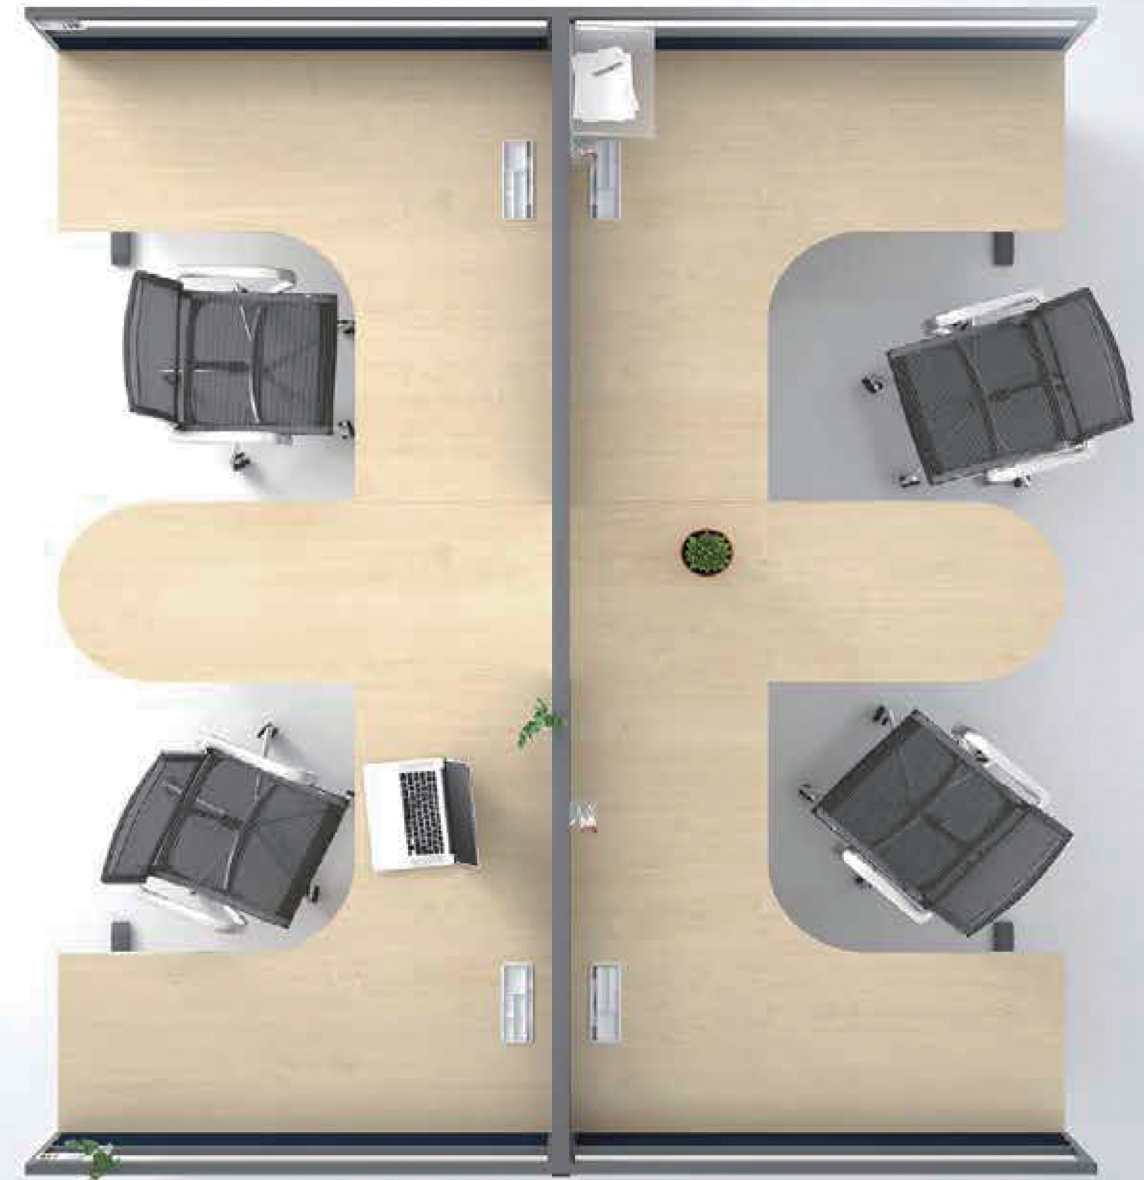

With continuous product development, design and specification are subjected to possible modification without prior notice.
為不斷改良產品質量, 設計及規格日後若有更改, 恕不另外通知。

BT 4 7
BT 7

The new BT4 (43mm) / BT7 (70mm) partition combo inherited the safe and use-friendly design, ideology and further enhanced itself in form and function.