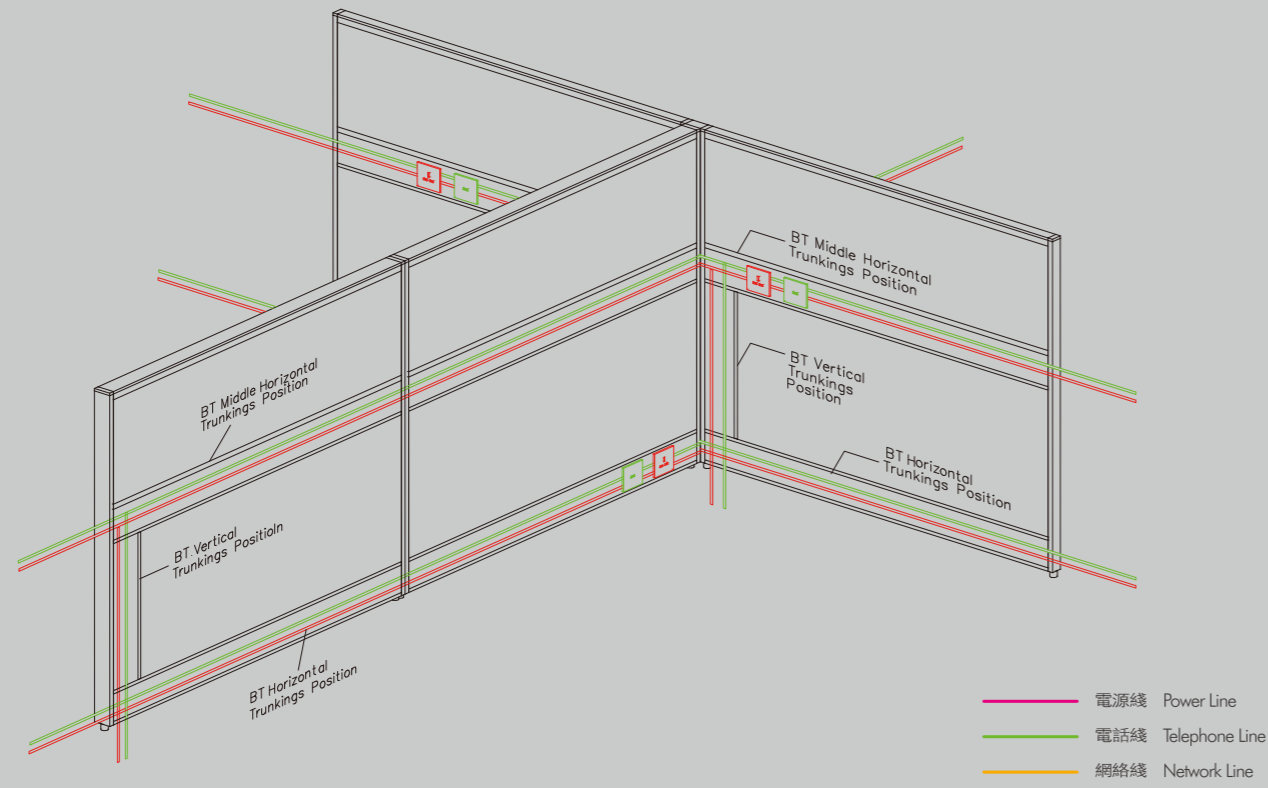

With continuous product development, design and specification are subjected to possible modification without prior notice.
為不斷改良產品質量, 設計及規格日後若有更改, 恕不另外通知。

BT 4 7
BT 7

The new BT4 (43mm) / BT7 (70mm) partition combo inherited the safe and use-friendly design, ideology and further enhanced itself in form and function.

Cable Management 線路管理

Specification 規格

The Components 表板材質

- Fabric on Particle Board (FF) 木板摺布
- Melamine Tile (BB) 雙面板
- Clear Glass Tile (GG) 清玻璃
- Frosted Glass Tile (MM) 磨砂玻璃
- Horizontal Raceway (EE) 橫式線槽

Remarks 備注

Panel Full Height = Tile Height + Leveling Guide (20mm)
 屏風總高 = 表板高度 + 杯腳 (20mm)

Panel height including 27mm Top Cover & 17mm subsection hanging groove.
 表板高度包含 27mm 頂蓋 & 17mm 分段掛槽

Leveling Guide can be adjust 20mm.
 屏風杯腳可調節 20mm