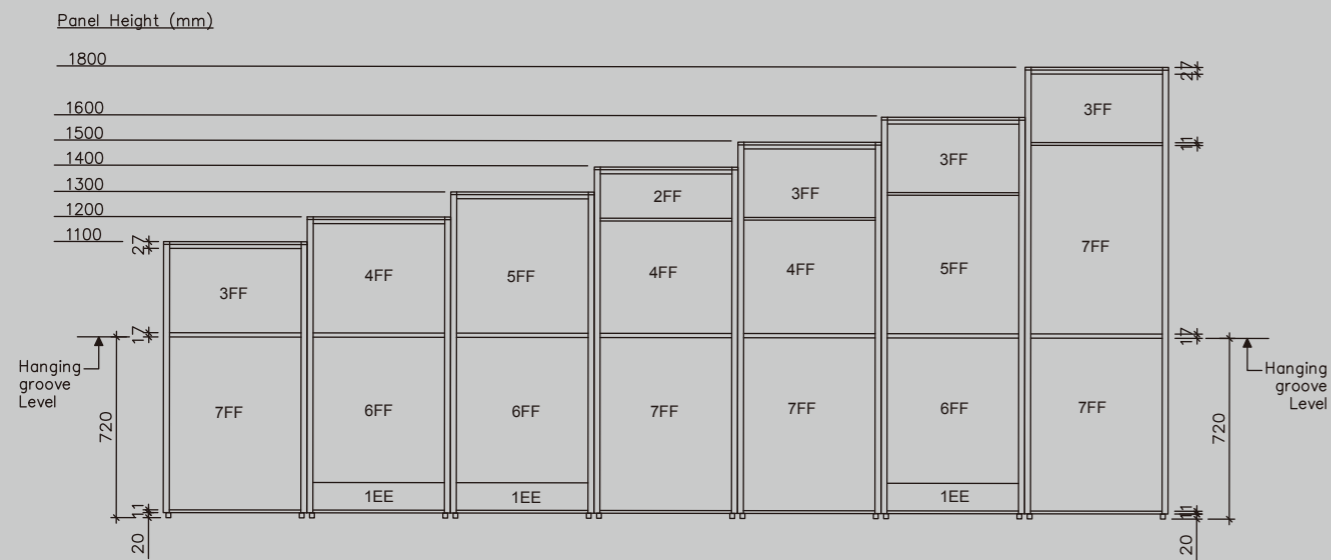

With continuous product development, design and specification are subjected to possible modification without prior notice.
為不斷改良產品質量, 設計及規格日後若有更改, 恕不另外通知。

BT 4 7
BT 7

The new BT4 (43mm) / BT7 (70mm) partition combo inherited the safe and use-friendly design, ideology and further enhanced itself in form and function.

Cable Management 線路管理

Specification 規格

The Components 表板材質

- Fabric on Particle Board (FF) 木板摺布
- Melamine Tile (BB) 雙面板
- Clear Glass Tile (GG) 清玻璃
- Frosted Glass Tile (MM) 磨砂玻璃
- Horizontal Raceway (EE) 橫式線槽

Remarks 備注

Panel Full Height = Tile Height + Leveling Guide (20mm)
 屏風總高 = 表板高度 + 杯腳 (20mm)

Panel height including 27mm Top Cover & 17mm subsection hanging groove.
 表板高度包含 27mm 頂蓋 & 17mm 分段掛槽

Leveling Guide can be adjust 20mm.
 屏風杯腳可調節 20mm